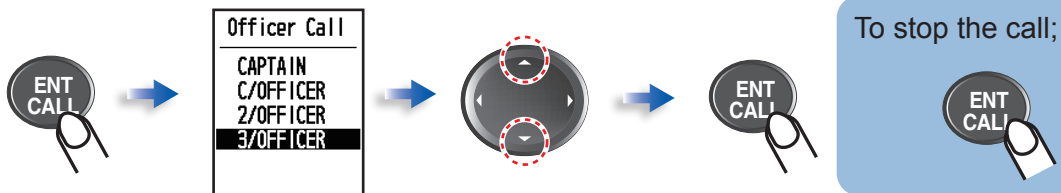

Mode

How to open menu

How to select backup officer

Reset watch timer

How to make an emergency call

To cancel the call;

How to call a navigation officer

How to adjust LCD brilliance / key backlighting

BRILL		
LCD	← Min	Max →
5	[Progress bar]	
KEY	▼ Min	Max ▲
2	[Progress bar]	