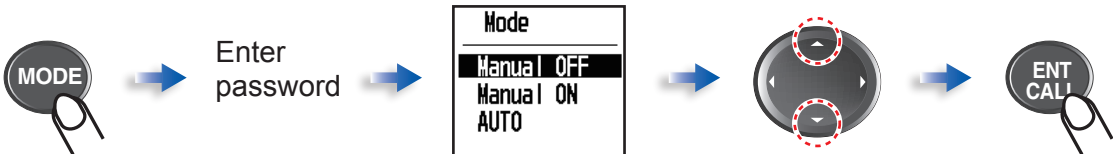

Mode

How to open menu

How to select backup officer

Reset watch timer

How to make an emergency call

To cancel the call;

How to call a navigation officer

How to adjust LCD brilliance / key backlighting

BRILL		
LCD	← Min	Max →
5	[Progress bar]	
KEY	▼ Min	Max ▲
2	[Progress bar]	